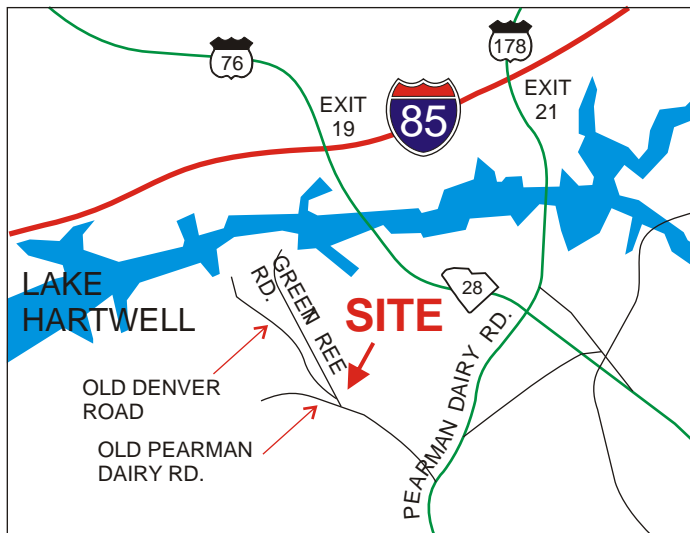

PROPERTY HIGHLIGHTS:

121,000 sf national credit tenant investment opportunity

Current term expires 2012

Current Income is $300K/year, NNN lease

Rent increases to $342K/year upon execution of next option in 2012

100% occupied

Ingergy Automotive is a division of the parent company Plastic Omnium

Convenient access to I-85

8 dock doors and 2 drive-in-doors

Fully sprinkled (ESFR)

20 exhaust fans

Phase 3 power

Inergy Automotive Systems has personally invested close to $500K within the last year which includes adding a manufacturing component to the warehouse as well as a new transformer

Located between Greenville, SC and Atlanta, GA

BUILDING SIZE:

Gross Storage Area:	108,901 SF
Office Area:	3,129 SF
Manufacturing Area:	8,970 SF
Total Area:	121,000 SF